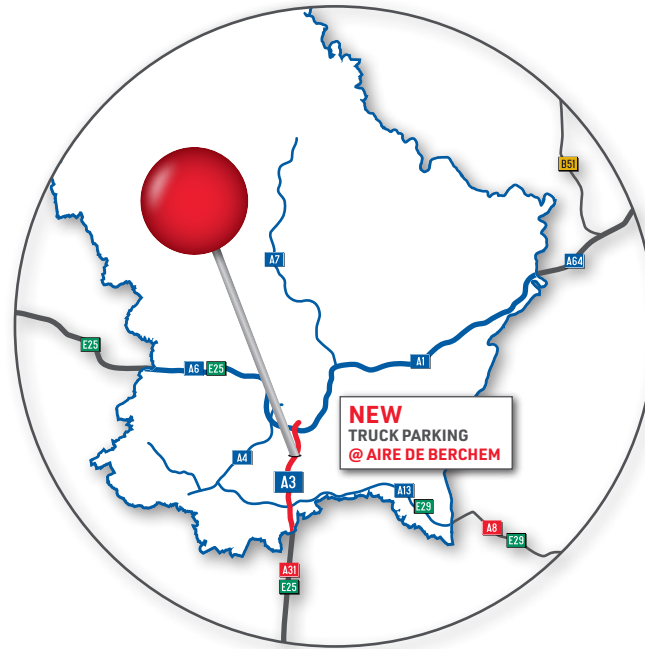

-00+ Days **Next**

CHOOSE TIME

IT'S FOR FREE!

LE GOUVERNEMENT
DU GRAND-DUCHÉ DE LUXEMBOURG
Ministère de la Mobilité
et des Travaux publics

Administration des ponts et chaussées

NEW TRUCK PARKING

@ AIRE DE BERCHEM LUXEMBOURG

FOR FREE

 **Ponts et Chaussées**
Grand-Duché de Luxembourg

STILL FREE PLACES

GET YOUR PARKING ROW

PLEASE DRIVE AS CLOSE AS POSSIBLE TO THE FRONT VEHICLE TO AVOID UNNECESSARY SPACE CONSUMPTION

AND DRIVE TO YOUR ROW

Please drive through and use the next carpark!